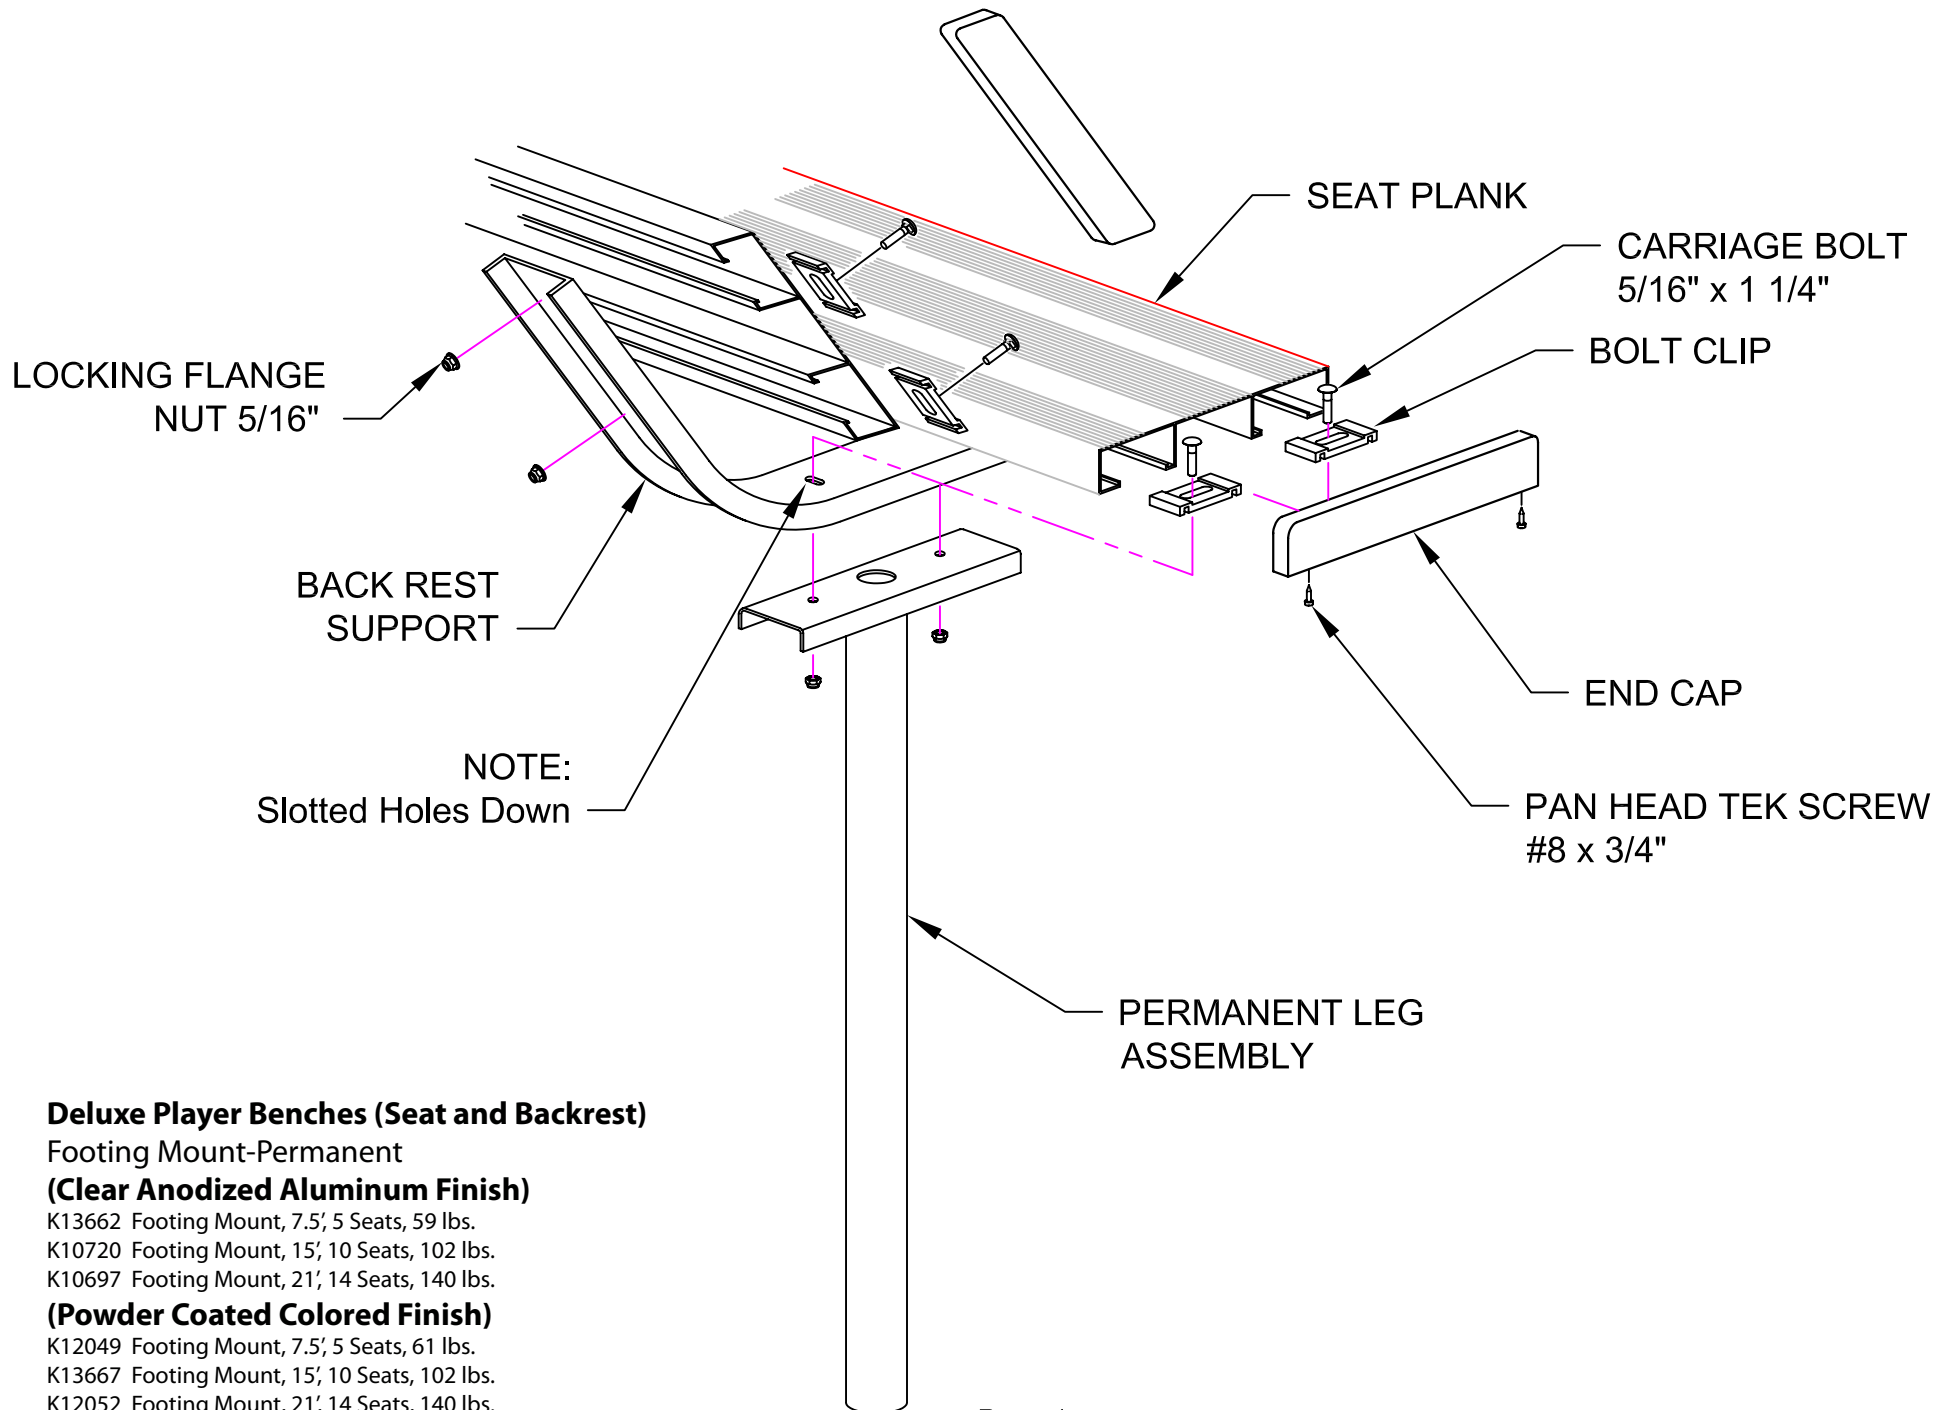

PERMANENT PLAYER BENCH w/BACK

TOMARK SPORTS
800-959-1844

Deluxe Player Benches (Seat and Backrest)

Footing Mount-Permanent

(Clear Anodized Aluminum Finish)

K13662 Footing Mount, 7.5', 5 Seats, 59 lbs.

K10720 Footing Mount, 15', 10 Seats, 102 lbs.

K10697 Footing Mount, 21', 14 Seats, 140 lbs.

(Powder Coated Colored Finish)

K12049 Footing Mount, 7.5', 5 Seats, 61 lbs.

K13667 Footing Mount, 15', 10 Seats, 102 lbs.

K12052 Footing Mount, 21', 14 Seats, 140 lbs.

PERMANENT w/BACK

TOMARK SPORTS
800-959-1844

Deluxe Player Benches (Seat and Backrest)

Footing Mount-Permanent

(Clear Anodized Aluminum Finish)

K13662 Footing Mount, 7.5', 5 Seats, 59 lbs.

K10720 Footing Mount, 15', 10 Seats, 102 lbs.