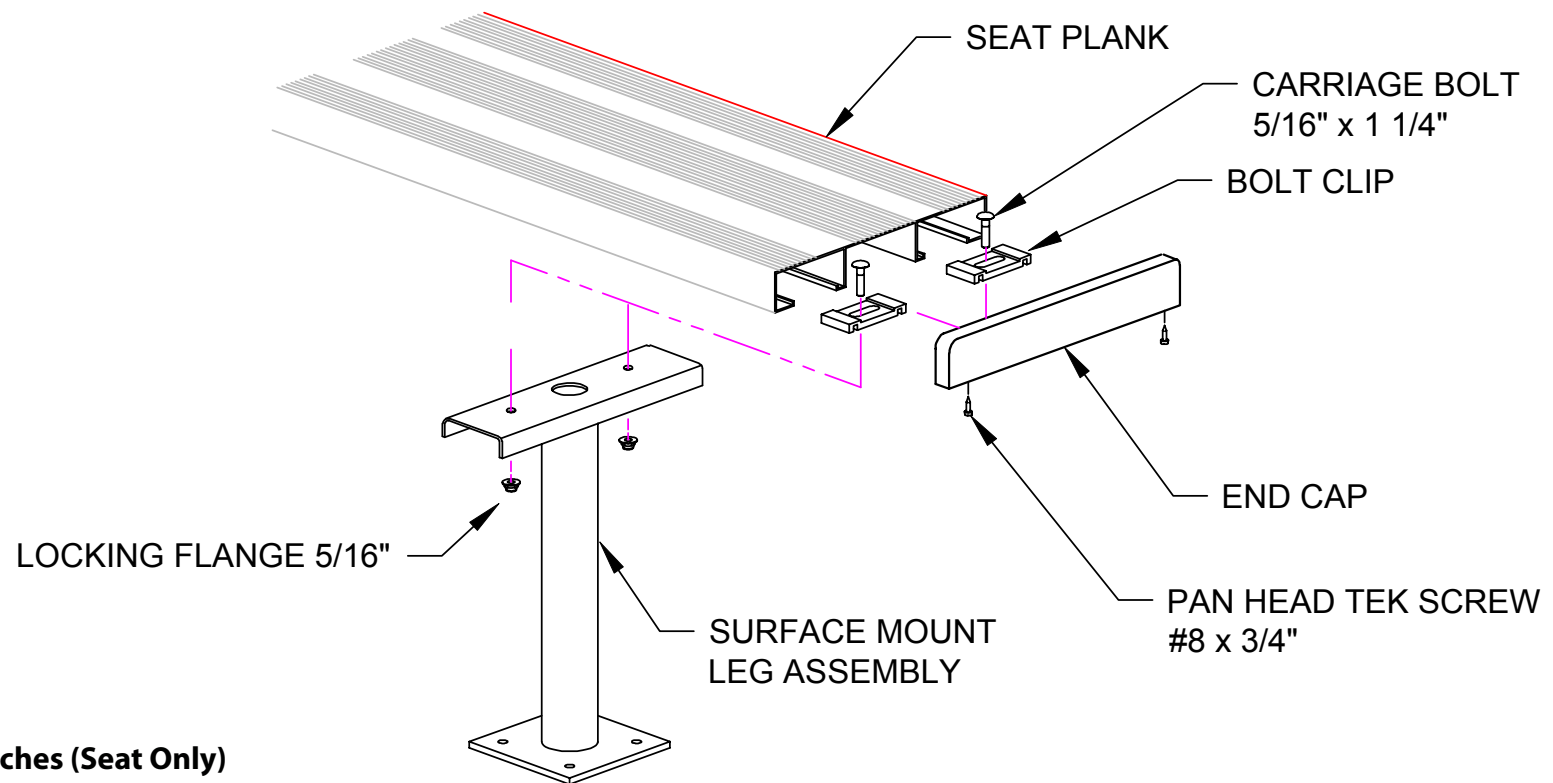

## Standard Player Benches (Seat Only)

Surface Mount-Permanent

**(Clear Anodized Aluminum Finish)**

K13660 Surface Mount, 7.5', 5 Seats, 31 lbs.

K10717 Surface Mount, 15', 10 Seats, 53 lbs.

K10692 Surface Mount, 21', 14 Seats, 75 lbs.

**(Powder Coated Colored Finish)**

K12043 Surface Mount, 7.5', 5 Seats, 32 lbs.

K13668 Surface Mount, 15', 10 Seats, 53 lbs.

K12047 Surface Mount, 21', 14 Seats, 75 lbs.