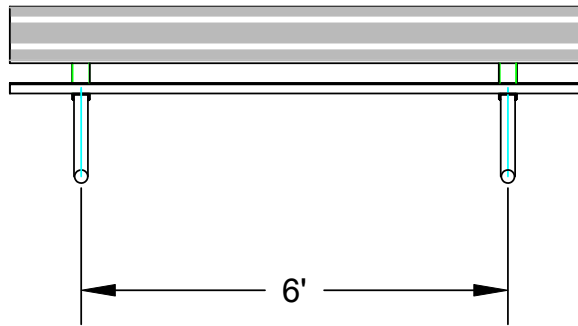

K10696 Portable Pipe Leg, 21', 14 Seats, 143 lbs.

(Powder Coated Colored Finish)

K12048 Portable Pipe Leg, 7.5', 5 Seats, 63 lbs.

K13665 Portable Pipe Leg, 15', 10 Seats, 106 lbs.

K12051 Portable Pipe Leg, 21', 14 Seats, 143 lbs.

PORTABLE w/BACK

7.5' BENCH

Deluxe Player Benches (Seat and Backrest)

Portable Pipe Leg

(Clear Anodized Aluminum Finish)

K13661 Portable Pipe Leg, 7.5', 5 Seats, 61 lbs.

K10740 Portable Pipe Leg, 15', 10 Seats, 106 lbs.