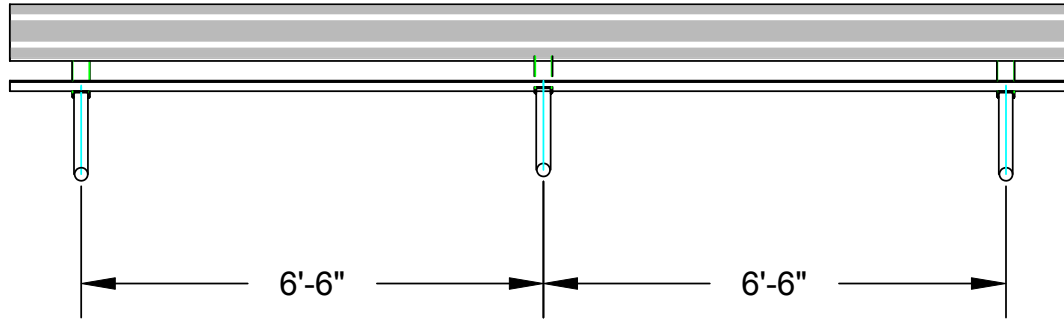

Deluxe Player Benches (Seat and Backrest)

Portable Pipe Leg

(Clear Anodized Aluminum Finish)

K13661 Portable Pipe Leg, 7.5', 5 Seats, 61 lbs.

K10740 Portable Pipe Leg, 15', 10 Seats, 106 lbs.

K10696 Portable Pipe Leg, 21', 14 Seats, 143 lbs.

(Powder Coated Colored Finish)

K12048 Portable Pipe Leg, 7.5', 5 Seats, 63 lbs.

K13665 Portable Pipe Leg, 15', 10 Seats, 106 lbs.

K12051 Portable Pipe Leg, 21', 14 Seats, 143 lbs.

15' BENCH