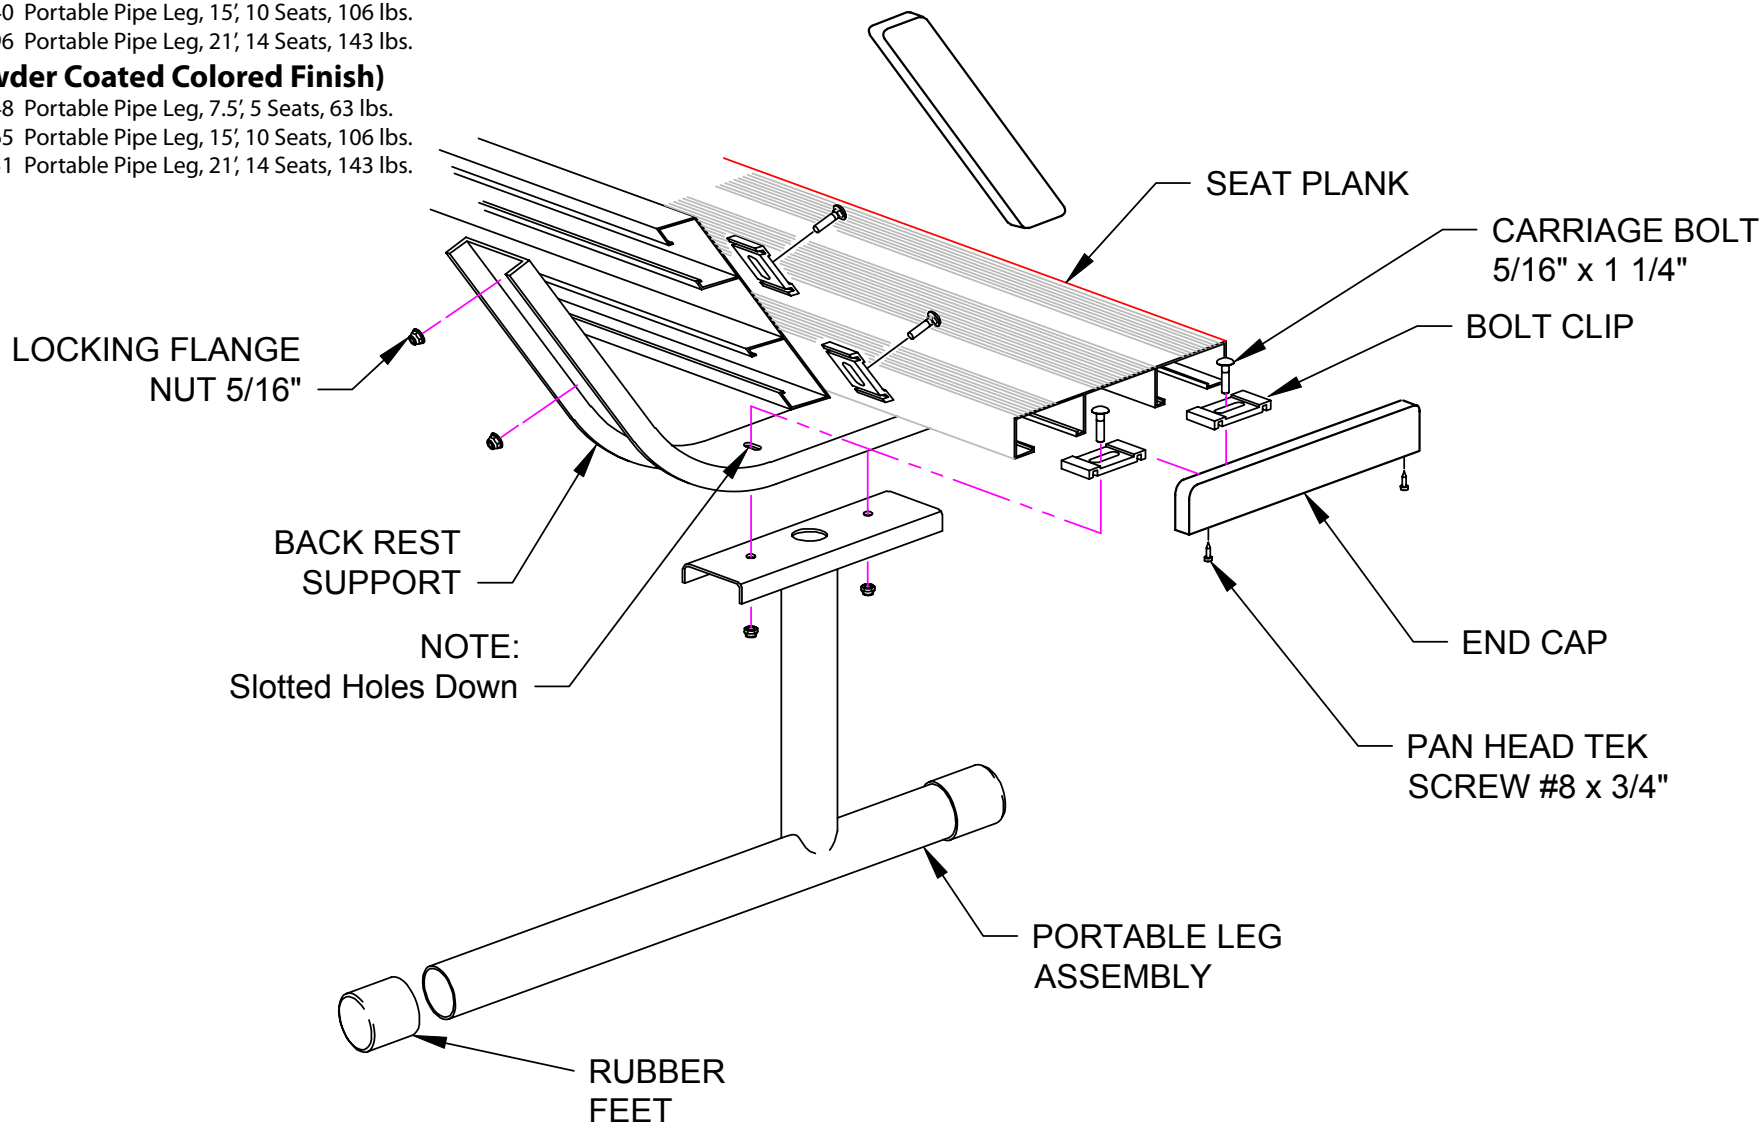

PORTABLE PLAYER BENCH w/BACK

Deluxe Player Benches (Seat and Backrest)

Portable Pipe Leg

(Clear Anodized Aluminum Finish)

K13661 Portable Pipe Leg, 7.5', 5 Seats, 61 lbs.

K10740 Portable Pipe Leg, 15', 10 Seats, 106 lbs.

K10696 Portable Pipe Leg, 21', 14 Seats, 143 lbs.

(Powder Coated Colored Finish)

K12048 Portable Pipe Leg, 7.5', 5 Seats, 63 lbs.

K13665 Portable Pipe Leg, 15', 10 Seats, 106 lbs.

K12051 Portable Pipe Leg, 21', 14 Seats, 143 lbs.

PORTABLE w/BACK

7.5' BENCH

Deluxe Player Benches (Seat and Backrest)

Portable Pipe Leg

(Clear Anodized Aluminum Finish)

K13661 Portable Pipe Leg, 7.5', 5 Seats, 61 lbs.

K10740 Portable Pipe Leg, 15', 10 Seats, 106 lbs.

15' BENCH

21'
BENCH