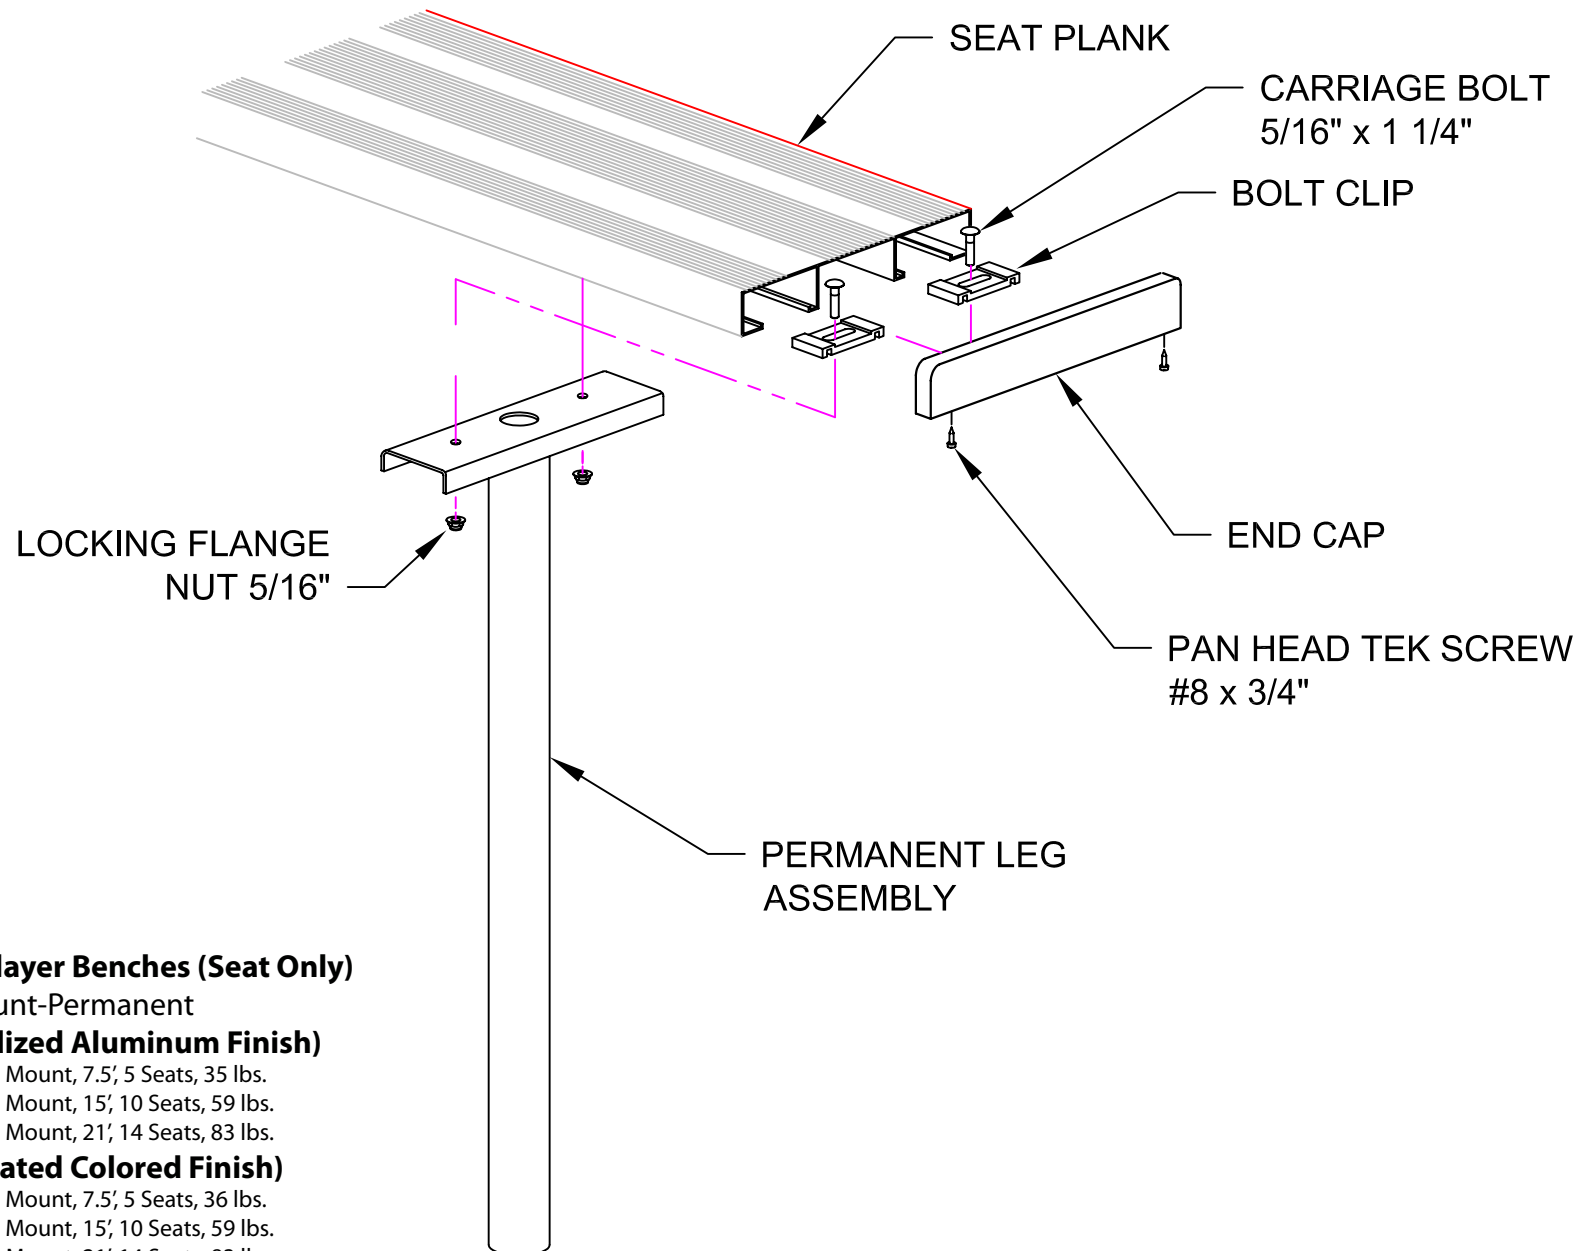

PERMANENT PLAYER BENCH w/o BACK

TOMARK SPORTS
800-959-1844

Standard Player Benches (Seat Only)

Footing Mount-Permanent

(Clear Anodized Aluminum Finish)

K13659 Footing Mount, 7.5', 5 Seats, 35 lbs.

K10715 Footing Mount, 15', 10 Seats, 59 lbs.

K10691 Footing Mount, 21', 14 Seats, 83 lbs.

(Powder Coated Colored Finish)

K12041 Footing Mount, 7.5', 5 Seats, 36 lbs.

K13666 Footing Mount, 15', 10 Seats, 59 lbs.

K12046 Footing Mount, 21', 14 Seats, 83 lbs.

PERMANENT w/o BACK

TOMARK SPORTS
800-959-1844

Standard Player Benches (Seat Only)

Footing Mount-Permanent

(Clear Anodized Aluminum Finish)

K13659 Footing Mount, 7.5', 5 Seats, 35 lbs.

K10715 Footing Mount, 15', 10 Seats, 59 lbs.