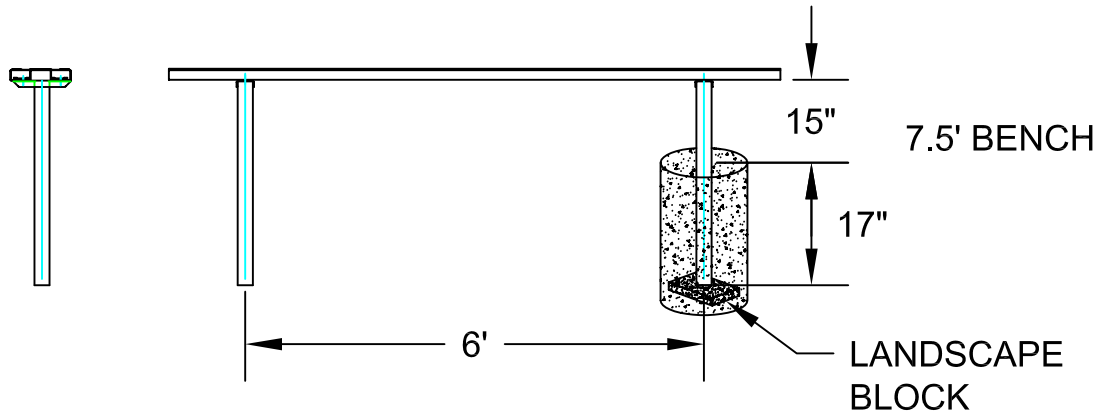

PERMANENT w/o BACK

TOMARK SPORTS
800-959-1844

Standard Player Benches (Seat Only)

Footing Mount-Permanent

(Clear Anodized Aluminum Finish)

K13659 Footing Mount, 7.5', 5 Seats, 35 lbs.

K10715 Footing Mount, 15', 10 Seats, 59 lbs.