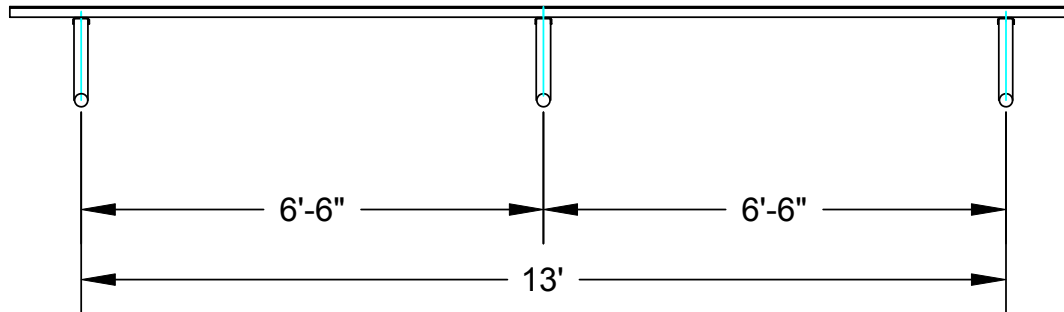

Standard Player Benches (Seat Only)

Portable Pipe Leg

(Clear Anodized Aluminum Finish)

K13658 Portable Pipe Leg, 7.5'; 5 Seats, 37 lbs.

K10735 Portable Pipe Leg, 15'; 10 Seats, 62 lbs.

K10690 Portable Pipe Leg, 21'; 14 Seats, 87 lbs.

(Powder Coated Colored Finish)

K12039 Portable Pipe Leg, 7.5'; 5 Seats, 38 lbs.

K13664 Portable Pipe Leg, 15'; 10 Seats, 62 lbs.

K12045 Portable Pipe Leg, 21'; 14 Seats, 87 lbs.

15' BENCH