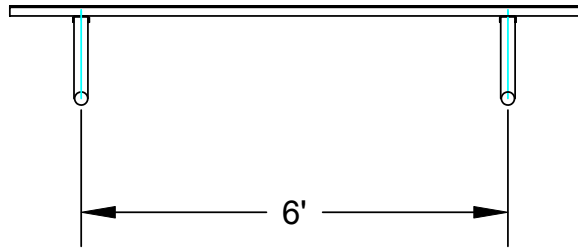

PORTABLE w/o BACK

TOMARK SPORTS

800-959-1844

7.5' BENCH