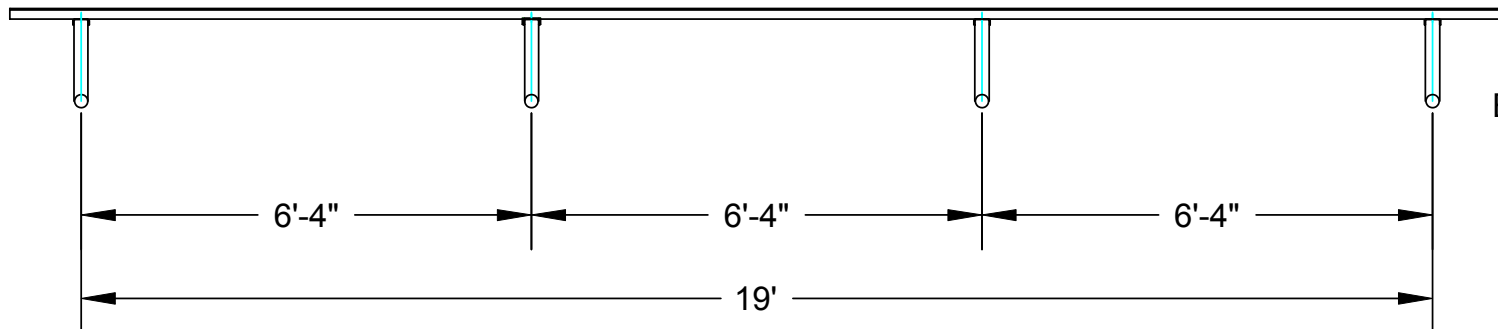

**(Powder Coated Colored Finish)**

K12039 Portable Pipe Leg, 7.5'; 5 Seats, 38 lbs.

K13664 Portable Pipe Leg, 15'; 10 Seats, 62 lbs.

K12045 Portable Pipe Leg, 21'; 14 Seats, 87 lbs.

15' BENCH

21'  
BENCH