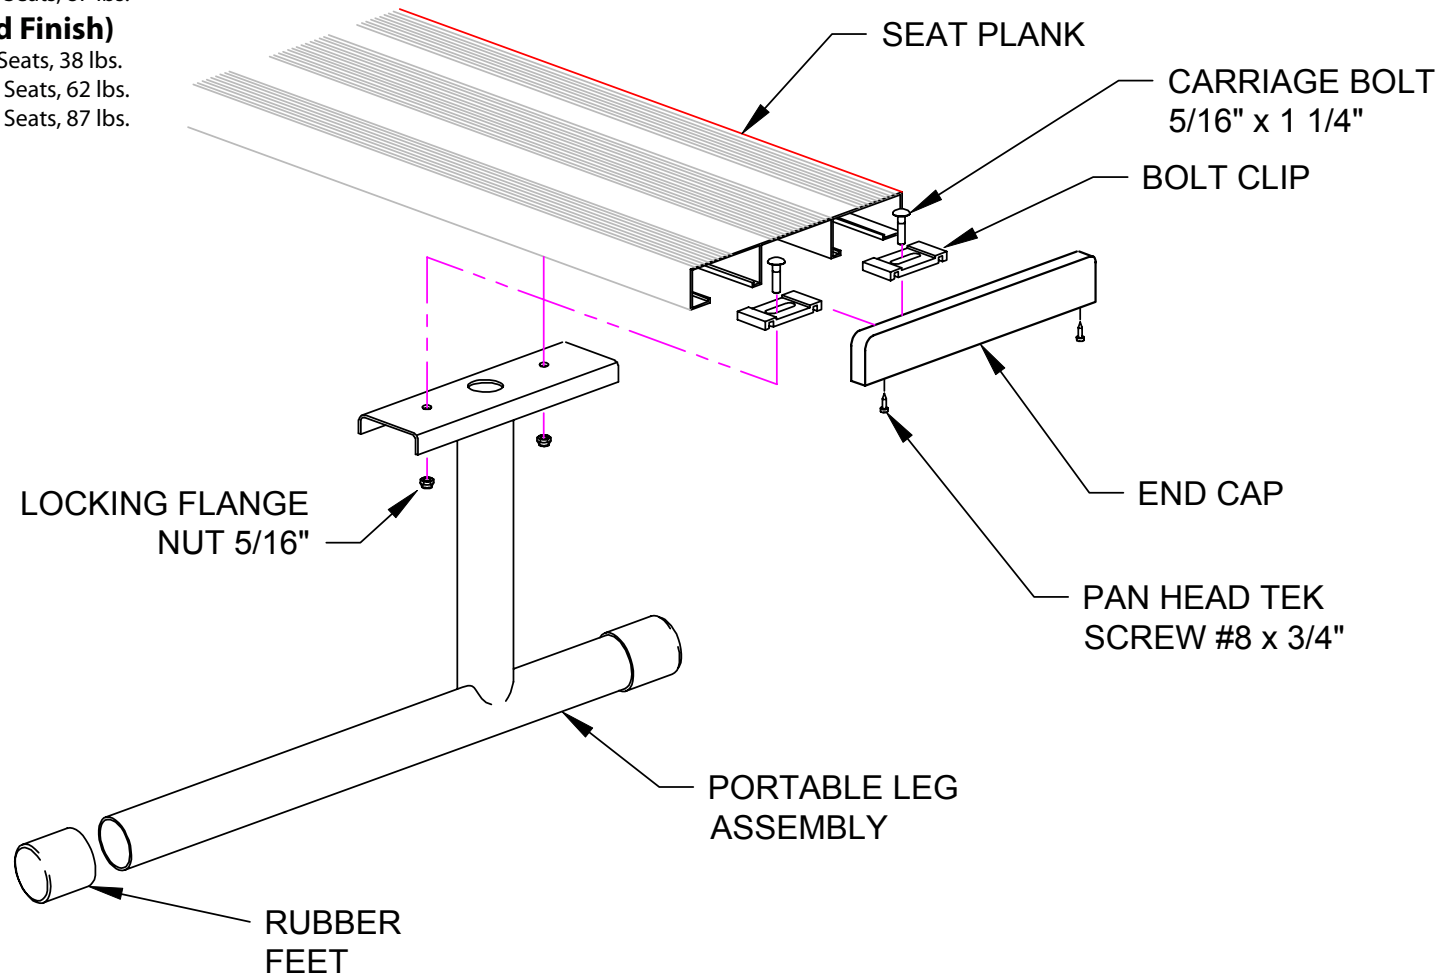

## Standard Player Benches (Seat Only)

Portable Pipe Leg

**(Clear Anodized Aluminum Finish)**

K13658 Portable Pipe Leg, 7.5', 5 Seats, 37 lbs.

K10735 Portable Pipe Leg, 15', 10 Seats, 62 lbs.

K10690 Portable Pipe Leg, 21', 14 Seats, 87 lbs.

**(Powder Coated Colored Finish)**

K12039 Portable Pipe Leg, 7.5', 5 Seats, 38 lbs.

K13664 Portable Pipe Leg, 15', 10 Seats, 62 lbs.

K12045 Portable Pipe Leg, 21', 14 Seats, 87 lbs.

## Standard Player Benches (Seat Only)

Portable Pipe Leg

**(Clear Anodized Aluminum Finish)**

K13658 Portable Pipe Leg, 7.5'; 5 Seats, 37 lbs.

K10735 Portable Pipe Leg, 15'; 10 Seats, 62 lbs.

K10690 Portable Pipe Leg, 21'; 14 Seats, 87 lbs.